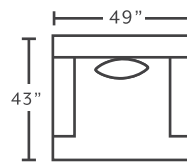

89788
Chair