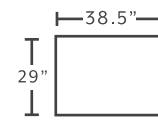

89718
Ottoman