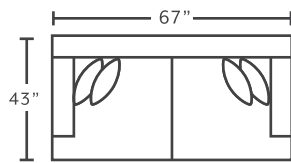

89720
Loveseat