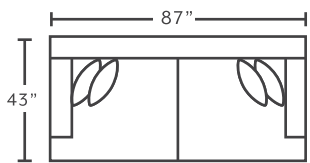

AVAILABLE PIECES

89740
Sofa