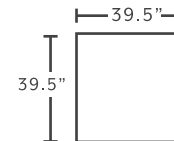

75018
Square Ottoman
*only available in 3028-06