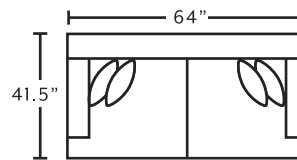

82420
Loveseat