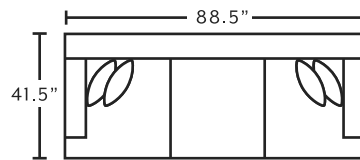

837 OLIVE collection

The 837 Olive sofa group seamlessly fuses classic and contemporary styles. Padded roll arms, tapered solid wooden legs, and detailed envelope stitching, add a chic aesthetic to this collection.

FEATURES

- Reversible seat and back cushions
- 100% WOW gel-blended foam
- Tapered, solid wooden legs
- Throw pillows included
- 100% Polyester | CC: S
- Made in the USA of domestic and imported materials

WOW
SEATING!!!

MARRIED FABRICS

Cover: 3039-27 Sincere Biscotti
Front Pillow: 3038-44 M10907 Driftwood
Back Pillow: 3025-06 Kimber Charcoal

AVAILABLE PIECES

82440
Sofa

SUGGESTED ACCENT PIECES

2224 Accent Chair 33.5"W x 37"D x 36.5"H
77918 Round Ottoman 40"W x 40"D x 18"H

FRANKlin
See more at franklincorp.com