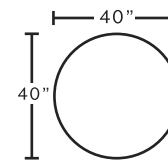

837 OLIVE collection

The 837 Olive sofa group seamlessly fuses classic and contemporary styles. Padded roll arms, tapered solid wooden legs, and detailed envelope stitching, add a chic aesthetic to this collection.

FEATURES

- Reversible seat and back cushions
- 100% WOW gel-blended foam
- Tapered, solid wooden legs
- Throw pillows included
- 100% Polyester | CC: S
- Made in the USA of domestic and imported materials

WOW
SEATING!!!

MARRIED FABRICS

Cover: 3039-27 Sincere Biscotti
Front Pillow: 3038-44 M10907 Driftwood
Back Pillow: 3025-06 Kimber Charcoal

AVAILABLE PIECES

SUGGESTED ACCENT PIECES

2224 Accent Chair 33.5"W x 37"D x 36.5"H
77918 Round Ottoman 40"W x 40"D x 18"H

FRANKlin
See more at franklincorp.com