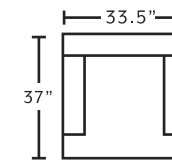

2203
Accent Chair
**available in 3038-44*

SUGGESTED ACCENT PIECES

2224 Accent Chair 33.5"W x 37"D x 36.5"H
77918 Round Ottoman 40"W x 40"D x 18"H

FRANKlin
See more at franklincorp.com