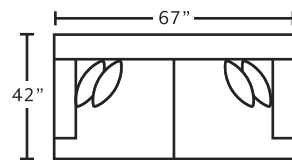

82420
Loveseat