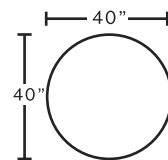

77918
Round Ottoman
*available in
1009-02