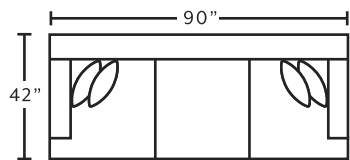

824 LAURENT collection

The 824 Laurent sofa group seamlessly fuses classic and contemporary styles. Padded roll arms, tapered solid wooden legs, and detailed envelope stitching, add a chic aesthetic to this collection.

FEATURES

- Reversible seat and back cushions
- Tapered, solid wooden legs
- Throw pillows included
- 100% WOW gel-blended foam
- Made in the USA of imported and domestic materials

MARRIED FABRICS

Cover: 3011-06 Laurent Smoke
Front Pillow: 3034-45 Mineya Haze
Back Pillow: 1009-02 R Novel Charcoal

AVAILABLE PIECES

82440
Sofa

SUGGESTED ACCENT PIECES

2224 Accent Chair 32.5"W x 37"D x 40.75"H
77918 Round Ottoman 40"W x 40"D x 18"H

FRANKLIN
See more at franklincorp.com