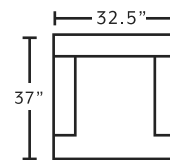

2224
Accent Chair
*available in
3034-45