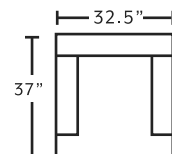

534
Hi-Leg Recliner
*only available in 3967-06

2176
Accent Chair
*only available in 3967-06

2183
Swivel Accent Chair
*only available in 3967-06

SUGGESTED ACCENT PIECES

- 534** Hi-Leg Recliner 32.5"W x 37"D x 49.5"H
- 2176** Accent Chair 36.5"W x 35.5"D x 33.5"H
- 2183** Swivel Accent Chair 32.5"W x 39"D x 36"H