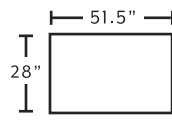

96018
Ottoman