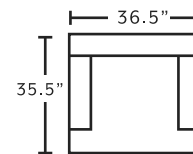

534
Hi-Leg Recliner
*only available in 3967-06

2176
Accent Chair
*only available in 3967-06

2183
Swivel Accent Chair
*only available in 3967-06

SUGGESTED ACCENT PIECES

- 534** Hi-Leg Recliner 32.5"W x 37"D x 49.5"H
- 2176** Accent Chair 36.5"W x 35.5"D x 33.5"H
- 2183** Swivel Accent Chair 32.5"W x 39"D x 36"H