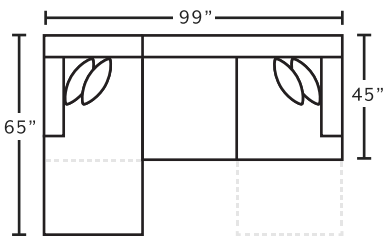

96026
Sofa w/ Reversible Chaise