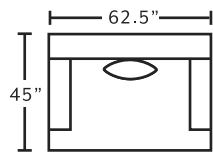

96088
Chair