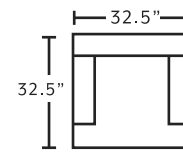

534
Hi-Leg Recliner
*only available in 3967-06

2176
Accent Chair
*only available in 3967-06

2183
Swivel Accent Chair
*only available in 3967-06

SUGGESTED ACCENT PIECES

- 534** Hi-Leg Recliner 32.5"W x 37"D x 49.5"H
- 2176** Accent Chair 36.5"W x 35.5"D x 33.5"H
- 2183** Swivel Accent Chair 32.5"W x 39"D x 36"H