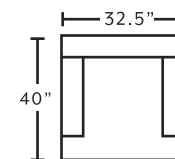

2170
Accent Chair

*only available in 1900-03