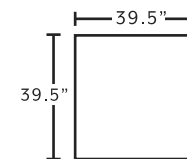

78318
Square Ottoman

*only available in 3970-29