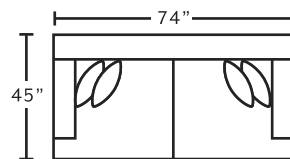

95720
Loveseat