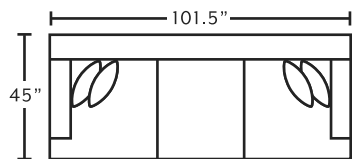

957 WALDEN collection

The Walden collection is a transitional collection upholstered in Casey Shell, a light beige polyester fabric. This collection features rolled arms and accent pillows in shades of gray. Meticulously crafted, the Walden provides unsurpassed comfort without sacrificing style.

FEATURES

- Reversible seat and back cushions
- 100% WOW gel-blended foam
- Solid wooden legs
- Throw pillows included
- 100% Polyester | CC: W
- Made in the USA of domestic and imported materials

MARRIED FABRICS

Cover: 3903-27 Casey Shell
Front Pillow: 1900-03 Tapis Onyx
Back Pillow: 3904-04 Walden Smoke

AVAILABLE PIECES

95740
Sofa

*only available in 3970-29

*only available in 1900-03

*only available in 1900-03

SUGGESTED ACCENT PIECES

2170 Accent Chair 32.5"W x 40"D x 37.5"H
2175 Matching Ottoman for Accent Chair 27"W x 23"D x 17.5"H
78318 Square Ottoman 39.5"W x 39.5"D x 17"H

FRANKLIN
See more at franklincorp.com