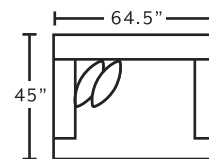

95788
Chair