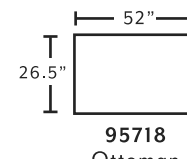

95718
Ottoman