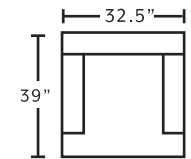

2183
Swivel Accent Chair

*only available in 3934-55

SUGGESTED ACCENT PIECES

2183 Swivel Accent Chair 32.5"W x 39"D x 36"H
 75018 Square Ottoman 39.5"W x 39.5"D x 17"H