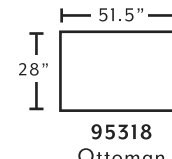

95318
Ottoman