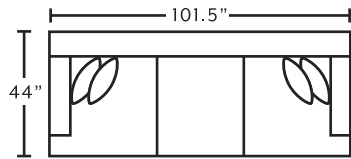

953 PROTEGE collection

The Protege collection is a great option for the modern or transitional home. The neutral coloration makes it highly versatile, while the accent throw pillows add a dash of graphic interest.

FEATURES

- 100% WOW gel-blended foam
- Reversible seat and back cushions
- Solid wooden legs
- Throw pillows included
- 100% Polyester / CC: WS
- Made in the USA of domestic and imported materials

MARRIED FABRICS

Cover: 3932-25 Crosby Dove
Front Pillow: 3934-55 M10664 Brass
Back Pillow: 3933-02 FX18016 #7

AVAILABLE PIECES

95340
Sofa

*only available in 3934-55

*only available in 3934-55

SUGGESTED ACCENT PIECES

2183 Swivel Accent Chair 32.5"W x 39"D x 36"H
75018 Square Ottoman 39.5"W x 39.5"D x 17"H