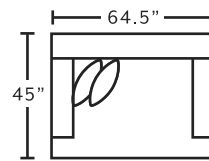

Cover: 3905-07 Barnabas Mushroom
 Front Pillow: 3907-07 Etheria Midnight
 Back Pillow: 3906-43 Sterlington Denim

AVAILABLE PIECES

91640
Sofa

91620
Loveseat

91688
Chair

91618
Ottoman

78318
Square Ottoman

*only available in 3906-43