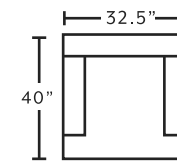

Cover: 3905-07 Barnabas Mushroom
 Front Pillow: 3907-07 Etheria Midnight
 Back Pillow: 3906-43 Sterlington Denim

AVAILABLE PIECES

91640
Sofa

91620
Loveseat

91688
Chair

91618
Ottoman

78318
Square Ottoman

*only available in 3906-43