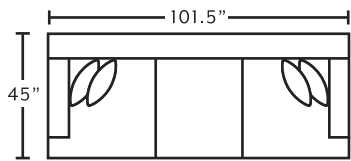

916 FLETCHER collection

The Fletcher collection offers reversible seat and back cushions upholstered in a beautiful neutral light gray base cloth accented with throw pillows and silver nailhead trim.

FEATURES

- 100% WOW gel-blended foam
- Reversible seat and back cushions
- Solid wooden legs
- Throw pillows included
- 100% Polyester / CC: WS
- Made in the USA of domestic and imported materials

MARRIED FABRICS

Cover: 3905-07 Barnabas Mushroom
Front Pillow: 3907-07 Etheria Midnight
Back Pillow: 3906-43 Sterlington Denim

AVAILABLE PIECES

91640
Sofa

*only available in 3906-43

*only available in 3907-07

SUGGESTED ACCENT PIECES

- **2170** Accent Chair 32.5"W x 40"D x 37.5"H
- **2175** Matching Ottoman for Accent Chair 27"W x 23"D x 17.5"H
- **78318** Square Ottoman 39.5"W x 39.5"D x 17"H

FRANKlin
See more at franklincorp.com