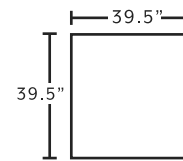

Cover: 3905-07 Barnabas Mushroom
 Front Pillow: 3907-07 Etheria Midnight
 Back Pillow: 3906-43 Sterlington Denim

AVAILABLE PIECES

91640
Sofa

91620
Loveseat

91688
Chair

91618
Ottoman

78318
Square Ottoman

*only available in 3906-43