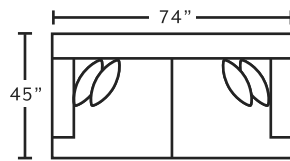

Cover: 3905-07 Barnabas Mushroom
 Front Pillow: 3907-07 Etheria Midnight
 Back Pillow: 3906-43 Sterlington Denim

AVAILABLE PIECES

91640
Sofa

91620
Loveseat

91688
Chair

91618
Ottoman

78318
Square Ottoman

*only available in 3906-43