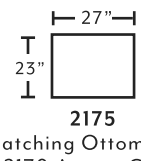

2175
Matching Ottoman for
2170 Accent Chair
*only available in 3907-07