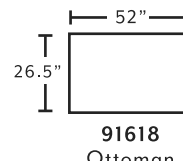

Cover: 3905-07 Barnabas Mushroom
 Front Pillow: 3907-07 Etheria Midnight
 Back Pillow: 3906-43 Sterlington Denim

AVAILABLE PIECES

91640
Sofa

91620
Loveseat

91688
Chair

91618
Ottoman

78318
Square Ottoman

*only available in 3906-43