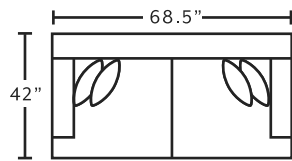

91420
Loveseat