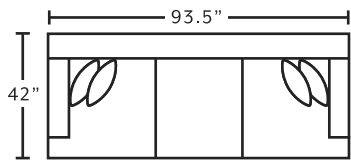

914 McCLAIN collection

The McClain collection offers reversible seat cushions upholstered in a soft neutral gray base cloth accented with nailhead trim and coordinating accent pieces. This collection will bring style, sophistication, and – most importantly – comfort to your space.

FEATURES

- 100% WOW gel-blended foam
- Reversible seat and back cushions
- Solid wooden legs
- Throw pillows included
- 100% Polyester / CC: WS
- Made in the USA of domestic and imported materials

MARRIED FABRICS

Cover: 1908-05 Master #7 Steele
Front Pillow: 3907-07 Etheria Midnight
Back Pillow: 3922-04 Savanne Haze

AVAILABLE PIECES

91440
Sofa

*only available in 3906-43

*only available in 3907-07

*only available in 3907-07

SUGGESTED ACCENT PIECES

1. 2170 Accent Chair 32.5"W x 40"D x 37.5"H
   2175 Matching Ottoman for Accent Chair 27"W x 23"D x 17.5"H
   78318 Square Ottoman 39.5"W x 39.5"D x 17"H

FRANKlin
See more at franklincorp.com