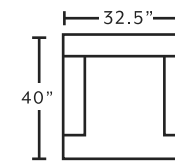

2170
Accent Chair

*only available in 3907-07