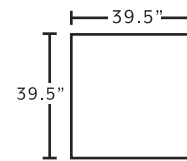

78318
Square Ottoman

*only available in 3906-43