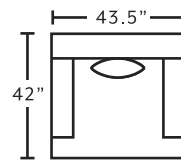

91488
Chair