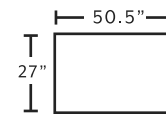

MARRIED FABRICS

Cover: 3510-05 Hannigan Fog
 Front Pillow: 3808-05 Anemone Mineral
 Back Pillow: 3821-02 Naomi Midnight

AVAILABLE PIECES

91040
Sofa

91020
Loveseat

91088
Chair and a Half

91018
Ottoman

2183
Swivel Accent Chair
 *only available in 3805-05