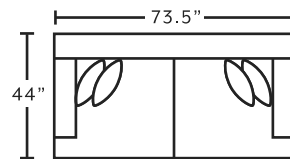

91020
Loveseat