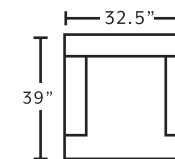

MARRIED FABRICS

Cover: 3510-05 Hannigan Fog
 Front Pillow: 3808-05 Anemone Mineral
 Back Pillow: 3821-02 Naomi Midnight

AVAILABLE PIECES

91040
Sofa

91020
Loveseat

91088
Chair and a Half

91018
Ottoman

2183
Swivel Accent Chair
 *only available in 3805-05