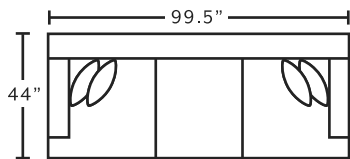

910 SPRINGER collection

The Springer stationary group is upholstered in a light gray polyester acrylic blend fabric with accent pillows. This contemporary collection features reversible seat and back cushions for increased comfort and durability.

FEATURES

- 100% WOW gel-blended foam
- Reversible seat and back cushions
- Solid wooden legs
- Throw pillows included
- 89% Polyester, 11% Acrylic / CC: W
- Made in the USA of domestic and imported materials

MARRIED FABRICS

Cover: 3510-05 Hannigan Fog
Front Pillow: 3808-05 Anemone Mineral
Back Pillow: 3821-02 Naomi Midnight

AVAILABLE PIECES

91040
Sofa