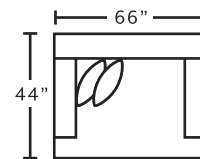

MARRIED FABRICS

Cover: 3510-05 Hannigan Fog
 Front Pillow: 3808-05 Anemone Mineral
 Back Pillow: 3821-02 Naomi Midnight

AVAILABLE PIECES

91040
Sofa

91020
Loveseat

91088
Chair and a Half

91018
Ottoman

2183
Swivel Accent Chair
 *only available in 3805-05