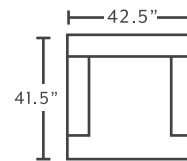

4773
Rocker Recliner