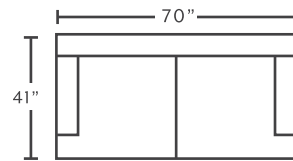

77323
Rocking Reclining Loveseat