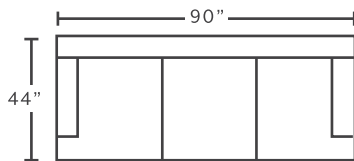

AVAILABLE PIECES

77342
Reclining Sofa