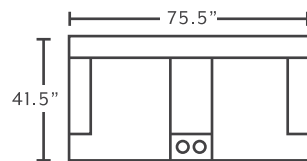

76235
Dual Power Reclining
Console Loveseat w/ USB