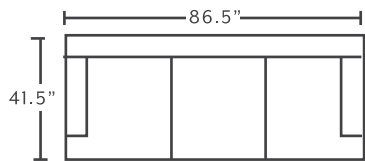

AVAILABLE PIECES

76245
Dual Power Reclining
Sofa w/ USB