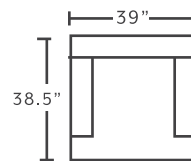

4762
Dual Power Rocker
Recliner w/ USB