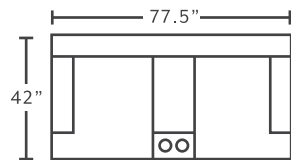

70734
Reclining Console Loveseat