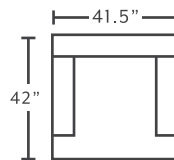

### AVAILABLE PIECES

**70742**  
Reclining Sofa

**70734**  
Reclining Console Loveseat

**4707**  
Rocker Recliner

1916-05 Chief Charcoal

1916-12 Chief Saddle

1916-14 Chief Brown

**POWER  
UPGRADE  
AVAILABLE**