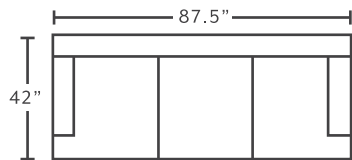

70742
Reclining Sofa