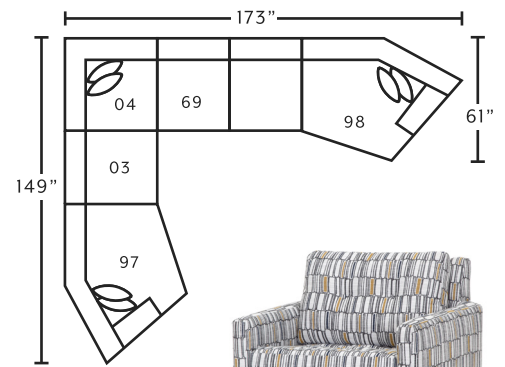

POPULAR CONFIGURATIONS

FRANKlin
See more at franklincorp.com