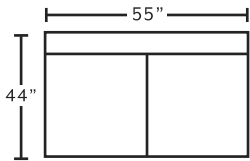

98398
RAF Piano Wedge

98369
Armless Loveseat

98303
Armless Chair

2176
Accent Chair
**only available in 3969-52*

78018
Pouf Ottoman
**only available in 1906-01*

SUGGESTED ACCENT PIECES

2176 Accent Chair 36.5"W x 35.5"D x 33.5"H
78018 Pouf Ottoman 20"W x 20"D x 20"H