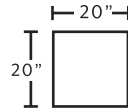

98398
RAF Piano Wedge

98369
Armless Loveseat

98303
Armless Chair

2176
Accent Chair
**only available in 3969-52*

78018
Pouf Ottoman
**only available in 1906-01*

SUGGESTED ACCENT PIECES

2176 Accent Chair 36.5"W x 35.5"D x 33.5"H
78018 Pouf Ottoman 20"W x 20"D x 20"H