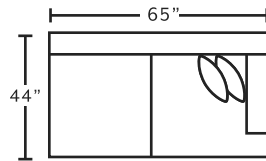

98360
RAF Loveseat