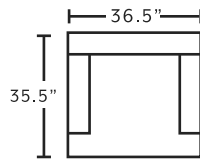

98398
RAF Piano Wedge

98369
Armless Loveseat

98303
Armless Chair

2176
Accent Chair
**only available in 3969-52*

78018
Pouf Ottoman
**only available in 1906-01*

SUGGESTED ACCENT PIECES

2176 Accent Chair 36.5"W x 35.5"D x 33.5"H
78018 Pouf Ottoman 20"W x 20"D x 20"H