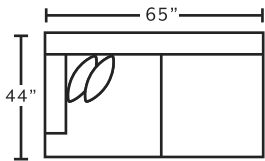

98359
LAF Loveseat