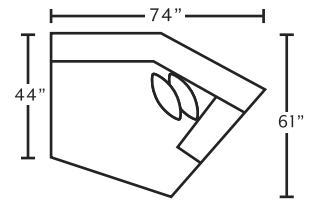

98398
RAF Piano Wedge

98369
Armless Loveseat

98303
Armless Chair

2176
Accent Chair
**only available in 3969-52*

78018
Pouf Ottoman
**only available in 1906-01*

SUGGESTED ACCENT PIECES

2176 Accent Chair 36.5"W x 35.5"D x 33.5"H
78018 Pouf Ottoman 20"W x 20"D x 20"H