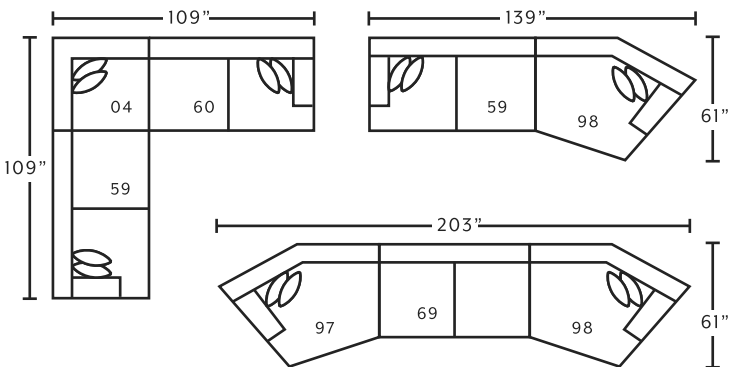

POPULAR CONFIGURATIONS

FRANKlin
See more at franklincorp.com