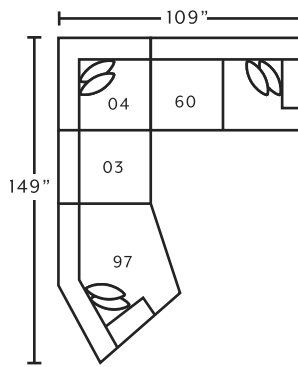

POPULAR CONFIGURATIONS

FRANKlin
See more at franklincorp.com