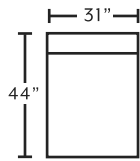

98398
RAF Piano Wedge

98369
Armless Loveseat

98303
Armless Chair

2176
Accent Chair
**only available in 3969-52*

78018
Pouf Ottoman
**only available in 1906-01*

SUGGESTED ACCENT PIECES

2176 Accent Chair 36.5"W x 35.5"D x 33.5"H
78018 Pouf Ottoman 20"W x 20"D x 20"H