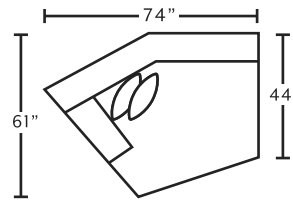

98397
LAF Piano Wedge