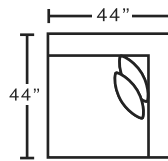

98304
Seating Wedge