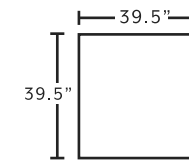

75018
Square Ottoman

*only available in 3976-08