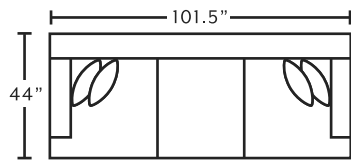

973 LIZETTE collection

The Lizette stationary collection features a transitional style upholstered in Renevarre Genuine Italian Leather in a rich dark gray with accent throw pillows in white faux fur and a geometric pattern.

FEATURES

- Renevarre Genuine Italian Leather on all seating areas
- 100% WOW gel-blended foam
- Solid wooden legs
- Throw pillows included
- Top grain leather with PU trim | CC: V
- Made in the USA of domestic and imported materials

RENEVARRE
GENUINE ITALIAN LEATHER
environmentally friendly

MARRIED FABRICS

Cover: LM 92-04 Antigua Dark Gray
Front Pillow: 3976-08 M10725 Greystone
Back Pillow: 1816-09 M001 Fur

AVAILABLE PIECES

97340
Sofa

*only available in 3976-08

*only available in 3976-08

SUGGESTED ACCENT PIECES

2183 Swivel Accent Chair 32.5"W x 39"D x 36"H
75018 Square Ottoman 39.5"W x 39.5"D x 17"H

FRANKLIN
See more at franklincorp.com