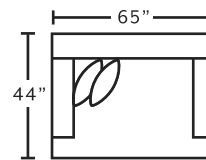

97388
Chair