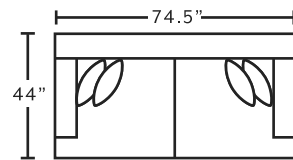

97320
Loveseat