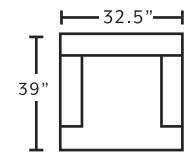

2183
Swivel Accent Chair

*only available in 3976-08