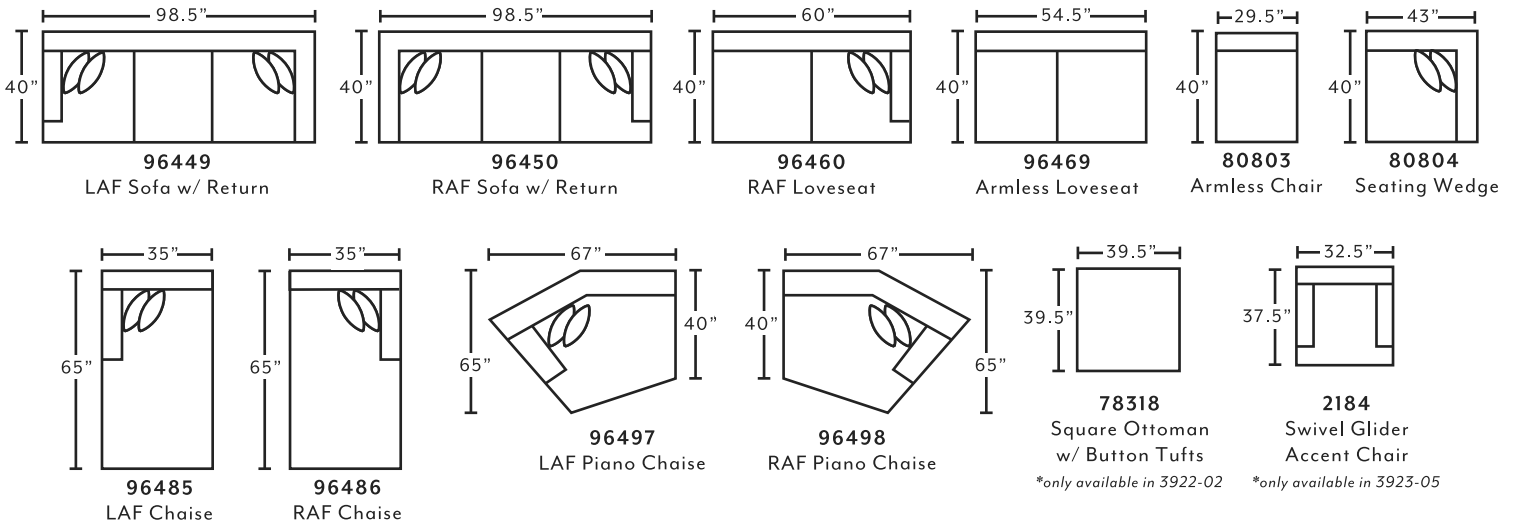

AVAILABLE PIECES