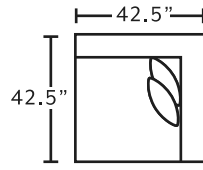

75018
Square Ottoman
w/ Button Tufts
**only available in 3947-45*

90360
RAF Loveseat

90304
Seating Wedge

90375
Console w/ Wireless
Charging, USB,
Cupholders & Storage

POPULAR CONFIGURATIONS