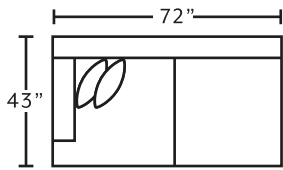

90359
LAF Loveseat