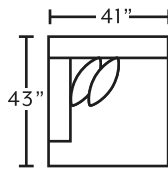

90301
LAF Chair