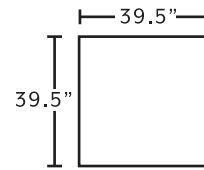

71318
Square Leather Ottoman
*only available in LM 90-09