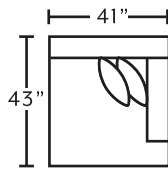

90302
RAF Chair