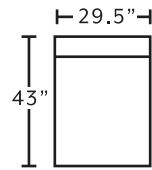

90303
Armless Chair