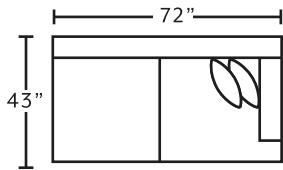

75018
Square Ottoman
w/ Button Tufts
**only available in 3947-45*

90360
RAF Loveseat

90304
Seating Wedge

90375
Console w/ Wireless
Charging, USB,
Cupholders & Storage

POPULAR CONFIGURATIONS