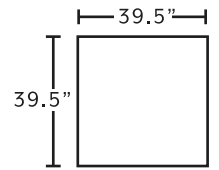

75018
Square Ottoman
w/ Button Tufts
**only available in 3947-45*

90360
RAF Loveseat

90304
Seating Wedge

90375
Console w/ Wireless
Charging, USB,
Cupholders & Storage

POPULAR CONFIGURATIONS