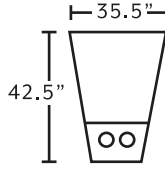

75018
Square Ottoman
w/ Button Tufts
**only available in 3947-45*

90360
RAF Loveseat

90304
Seating Wedge

90375
Console w/ Wireless
Charging, USB,
Cupholders & Storage

POPULAR CONFIGURATIONS