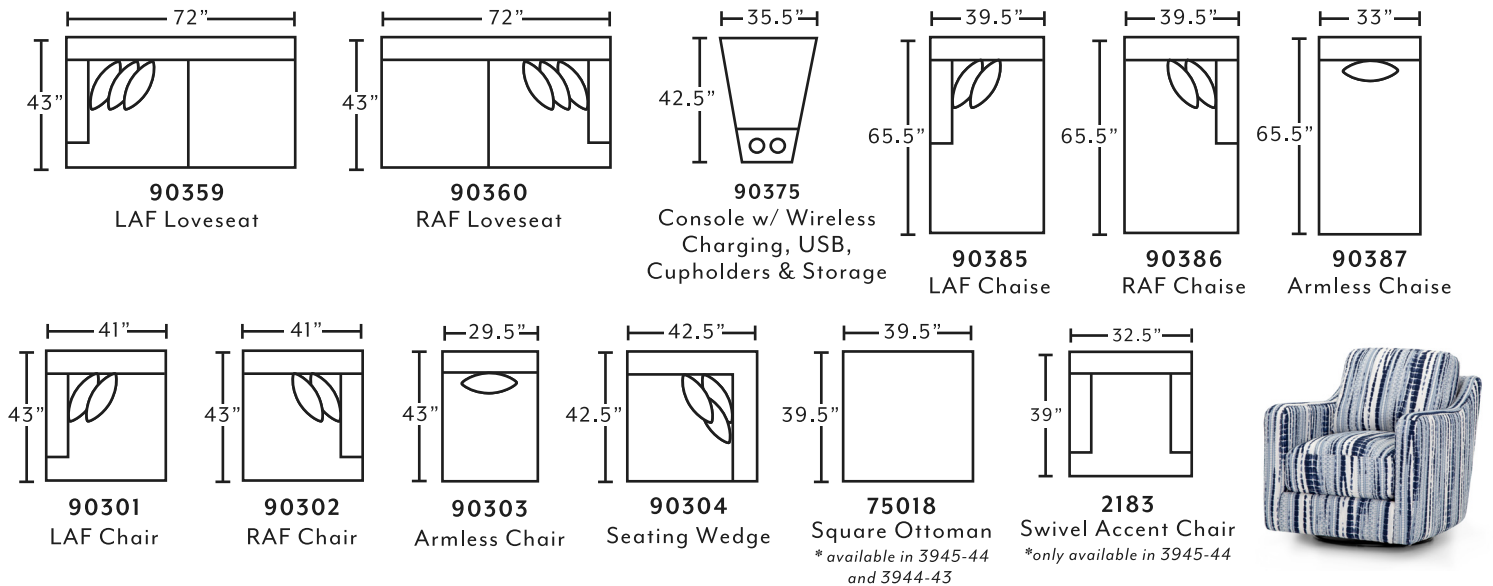

AVAILABLE PIECES