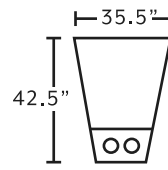

MARRIED FABRICS

Cover: 3932-25 Crosby Dove
 Front Pillow: 3943-47 Backgammon Spa
 Back Pillow: 1909-04 Rimbo Charcoal

AVAILABLE PIECES

90359
LAF Loveseat

90360
RAF Loveseat

90375
Console w/ Wireless Charging, USB, Cupholders & Storage