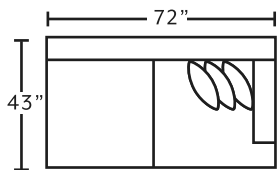

MARRIED FABRICS

Cover: 3932-25 Crosby Dove
 Front Pillow: 3943-47 Backgammon Spa
 Back Pillow: 1909-04 Rimbo Charcoal

AVAILABLE PIECES

90359
LAF Loveseat

90360
RAF Loveseat

90375
Console w/ Wireless Charging, USB, Cupholders & Storage