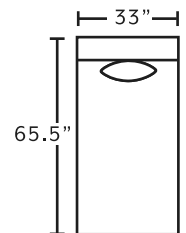

90386
RAF Chaise

90387
Armless Chaise