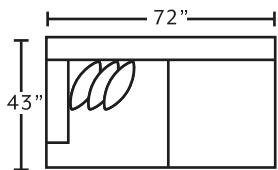

90359
LAF Loveseat