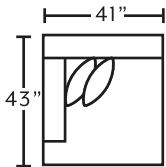

90301
LAF Chair