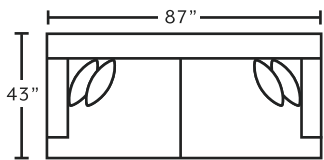

903 CROSBY collection

The Crosby collection is upholstered in a dimensional chenille with a novelty mosaic print with track arms. This collection features reversible seat and back cushions for increased comfort and durability.

FEATURES

- 100% WOW gel-blended foam
- Reversible seat and back cushions
- Solid wooden legs
- Throw pillows included
- 100% Polyester | CC: WS
- Made in the USA of domestic and imported materials

MARRIED FABRICS

Cover: 3932-25 Crosby Dove
Front Pillow: 3943-47 Backgammon Spa
Back Pillow: 1909-04 Rimbo Charcoal

AVAILABLE PIECES

90340
Sofa

SUGGESTED ACCENT PIECES

2183 Swivel Accent Chair 32.5"W x 39"D x 36"H
75018 Square Ottoman 39.5"W x 39.5"D x 17"H