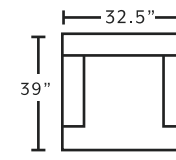

2183
Swivel Accent Chair
*only available in 3943-47

SUGGESTED ACCENT PIECES

2183 Swivel Accent Chair 32.5"W x 39"D x 36"H
75018 Square Ottoman 39.5"W x 39.5"D x 17"H