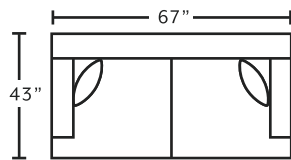

90320
Loveseat