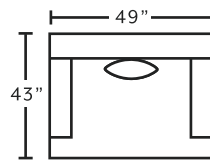

90388
Chair and a Half