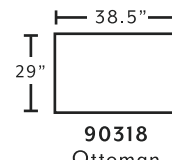

90318
Ottoman