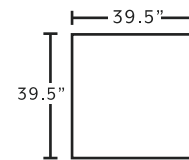

75018
Square Ottoman
*only available in 3943-47