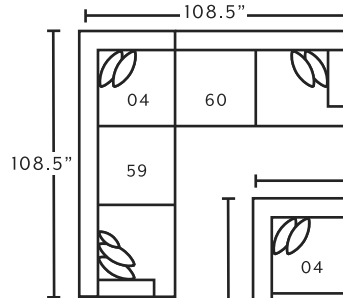

2183 Swivel Accent Chair
32.5\"W x 39\"D x 36\"H

77918 Round Ottoman
40\"W x 40\"D x 18\"H

POPULAR CONFIGURATIONS

FRANKlin
See more at franklincorp.com