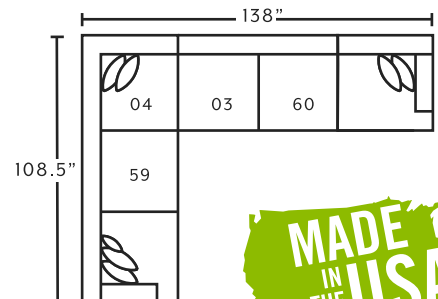

90003
Armless Chair

90004
Seating Wedge

77618
Round Ottoman
**only available in 3966-83*

90009
LAF Infinity Chaise

90010
RAF Infinity Chaise

2183
Swivel Accent Chair
**only available in 3966-83*

SUGGESTED ACCENT PIECES

2183 Swivel Accent Chair
32.5\"W x 39\"D x 36\"H

77918 Round Ottoman
40\"W x 40\"D x 18\"H

POPULAR CONFIGURATIONS

FRANKlin
See more at franklincorp.com