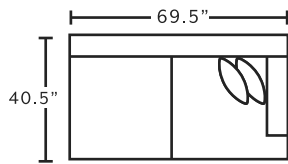

90060
RAF Loveseat