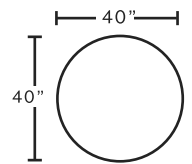

77618
Round Ottoman
*only available in 3966-83