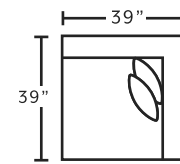

90003
Armless Chair

90004
Seating Wedge