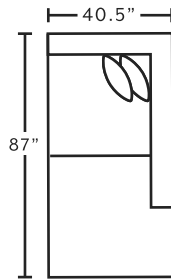

90003
Armless Chair

90004
Seating Wedge

77618
Round Ottoman
**only available in 3966-83*

90009
LAF Infinity Chaise

90010
RAF Infinity Chaise

2183
Swivel Accent Chair
**only available in 3966-83*

SUGGESTED ACCENT PIECES

2183 Swivel Accent Chair
32.5\"W x 39\"D x 36\"H

77918 Round Ottoman
40\"W x 40\"D x 18\"H

POPULAR CONFIGURATIONS

FRANKlin
See more at franklincorp.com