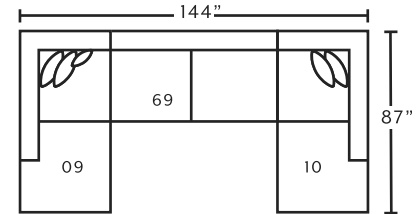

90003
Armless Chair

90004
Seating Wedge

77618
Round Ottoman
**only available in 3966-83*

90009
LAF Infinity Chaise

90010
RAF Infinity Chaise

2183
Swivel Accent Chair
**only available in 3966-83*

SUGGESTED ACCENT PIECES

2183 Swivel Accent Chair
32.5\"W x 39\"D x 36\"H

77918 Round Ottoman
40\"W x 40\"D x 18\"H

POPULAR CONFIGURATIONS

FRANKlin
See more at franklincorp.com