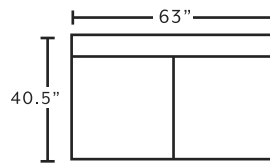

90069
Armless Loveseat