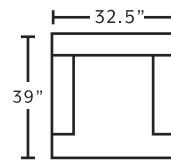

90003
Armless Chair

90004
Seating Wedge

77618
Round Ottoman
**only available in 3966-83*

90009
LAF Infinity Chaise

90010
RAF Infinity Chaise

2183
Swivel Accent Chair
**only available in 3966-83*

SUGGESTED ACCENT PIECES

2183 Swivel Accent Chair
32.5\"W x 39\"D x 36\"H

77918 Round Ottoman
40\"W x 40\"D x 18\"H

POPULAR CONFIGURATIONS

FRANKlin
See more at franklincorp.com