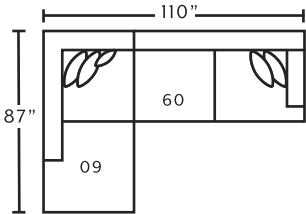

90003
Armless Chair

90004
Seating Wedge

77618
Round Ottoman
**only available in 3966-83*

90009
LAF Infinity Chaise

90010
RAF Infinity Chaise

2183
Swivel Accent Chair
**only available in 3966-83*

SUGGESTED ACCENT PIECES

2183 Swivel Accent Chair
32.5\"W x 39\"D x 36\"H

77918 Round Ottoman
40\"W x 40\"D x 18\"H

POPULAR CONFIGURATIONS

FRANKlin
See more at franklincorp.com