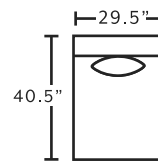

90003
Armless Chair