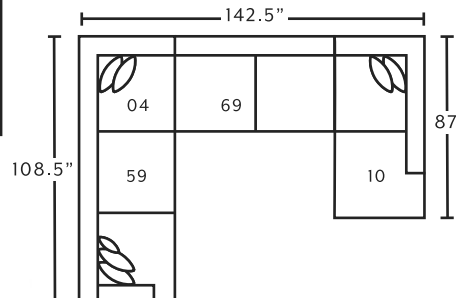

90003
Armless Chair

90004
Seating Wedge

77618
Round Ottoman
**only available in 3966-83*

90009
LAF Infinity Chaise

90010
RAF Infinity Chaise

2183
Swivel Accent Chair
**only available in 3966-83*

SUGGESTED ACCENT PIECES

2183 Swivel Accent Chair
32.5\"W x 39\"D x 36\"H

77918 Round Ottoman
40\"W x 40\"D x 18\"H

POPULAR CONFIGURATIONS

FRANKlin
See more at franklincorp.com