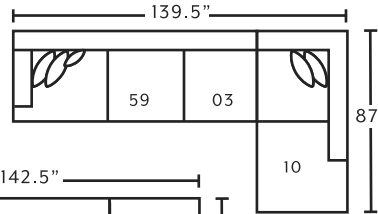

90003
Armless Chair

90004
Seating Wedge

77618
Round Ottoman
**only available in 3966-83*

90009
LAF Infinity Chaise

90010
RAF Infinity Chaise

2183
Swivel Accent Chair
**only available in 3966-83*

SUGGESTED ACCENT PIECES

2183 Swivel Accent Chair
32.5\"W x 39\"D x 36\"H

77918 Round Ottoman
40\"W x 40\"D x 18\"H

POPULAR CONFIGURATIONS

FRANKlin
See more at franklincorp.com