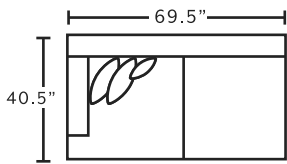

90059
LAF Loveseat