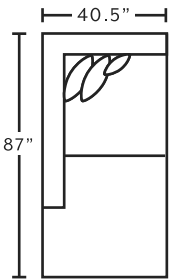

90009
LAF Infinity Chaise