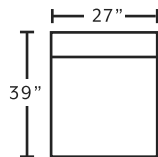

## AVAILABLE PIECES

**86459**  
LAF Loveseat

**86404-PC**  
Seating Wedge

**86459**  
LAF Loveseat

**86403**  
Armless Chair

**504**  
Pushback Recliner

**2174**  
Accent Chair

**71618**  
Square Ottoman

## SUGGESTED ACCENT PIECES

- 504** Pushback Recliner 32.5"W x 37.5"D x 36.5"H
- 2174** Accent Chair 32.5"W x 37.5"D x 36.5"H
- 71618** Square Ottoman 39.5"W x 39.5"D x 17"H
- 81218** Storage Ottoman 36"W x 25"D x 19.5"H