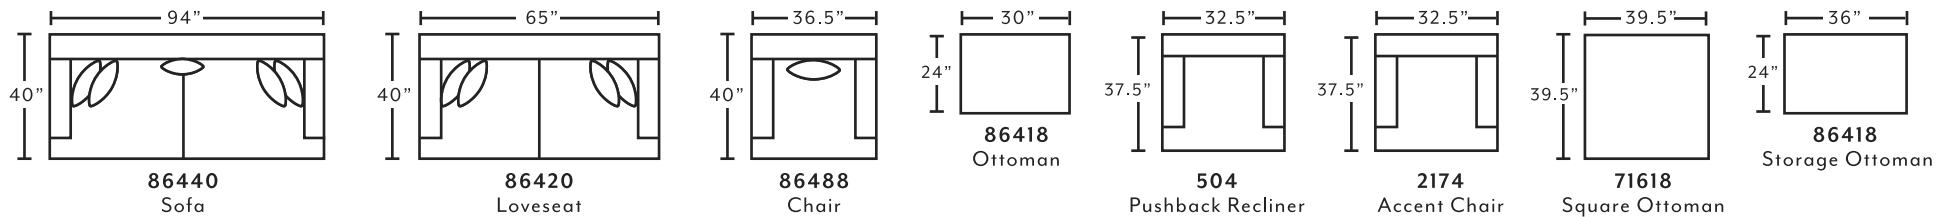

AVAILABLE PIECES

SUGGESTED ACCENT PIECES

- 504 Pushback Recliner 32.5"W x 37.5"D x 36.5"H
- 2174 Accent Chair 32.5"W x 37.5"D x 36.5"H
- 71618 Square Ottoman 39.5"W x 39.5"D x 17"H
- 81218 Storage Ottoman 36"W x 25"D x 19.5"H