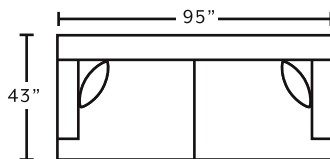

AVAILABLE PIECES

84040
Sofa