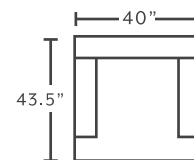

3806-05 Handwoven Pewter

3806-26 Handwoven Cocoa

8004-04 Corral Steel

8004-15 Corral Mink

AVAILABLE PIECES

79847
Triple Power Reclining
Sofa w/ USB

79835
Triple Power Reclining
Console Loveseat w/ USB

4798
Triple Power Rocker
Recliner w/ USB