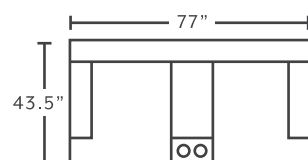

3806-05 Handwoven Pewter

3806-26 Handwoven Cocoa

8004-04 Corral Steel

8004-15 Corral Mink

AVAILABLE PIECES

79847
Triple Power Reclining
Sofa w/ USB

79835
Triple Power Reclining
Console Loveseat w/ USB

4798
Triple Power Rocker
Recliner w/ USB