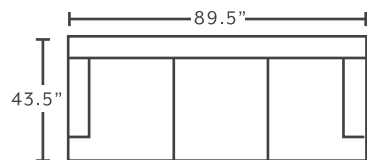

3806-05 Handwoven Pewter

3806-26 Handwoven Cocoa

8004-04 Corral Steel

8004-15 Corral Mink

AVAILABLE PIECES

79847
Triple Power Reclining
Sofa w/ USB

79835
Triple Power Reclining
Console Loveseat w/ USB

4798
Triple Power Rocker
Recliner w/ USB