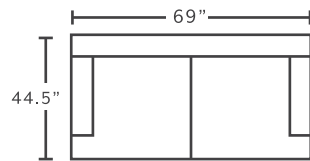

79223
Rocking Reclining Loveseat