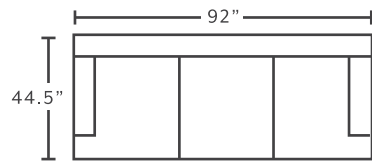

79242
Reclining Sofa