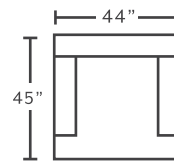

AVAILABLE PIECES

79242
Reclining Sofa

79223
Rocking Reclining Loveseat

4792
Rocker Recliner

3939-03 Holden Steele

8706-15 Commodore Tan

**POWER
UPGRADE
AVAILABLE**

79242-83
Power Reclining
Sofa w/ USB