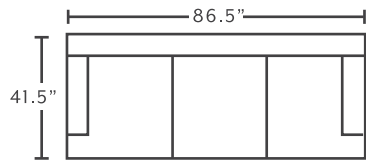

76342
Reclining Sofa