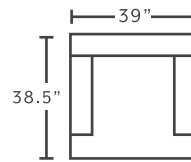

AVAILABLE PIECES

76342
Reclining Sofa

76334
Reclining Console Loveseat

4713
Rocker Recliner

3828-05 Jericho Slate

3828-20 Jericho Earth

3828-46 Jericho Midnight Blue

**POWER
UPGRADE
AVAILABLE**