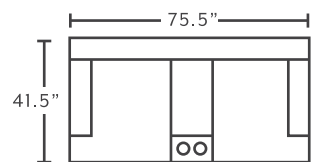

76334
Reclining Console Loveseat