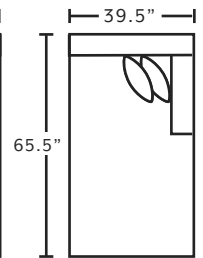

80885
LAF Chaise

80886
RAF Chaise

SUGGESTED ACCENT PIECES

534 Hi-Leg Recliner
 32.5\"/>

75018 Square Ottoman
 39.5\"/>

534
Hi-Leg Recliner
 *only available in 3022-48

75018
Square Ottoman
 w/ Button Tufts
 *available in 3510-05 and 3511-05