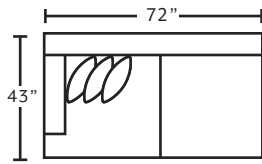

80859
LAF Loveseat