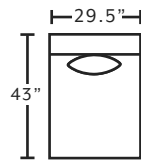

80803
Armless Chair