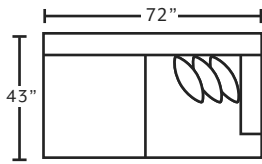

80860
RAF Loveseat