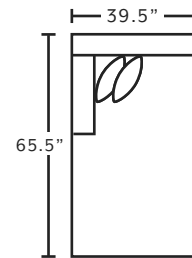

80885
LAF Chaise

80886
RAF Chaise

SUGGESTED ACCENT PIECES

534 Hi-Leg Recliner
 32.5\"/>

75018 Square Ottoman
 39.5\"/>

534
Hi-Leg Recliner
 *only available in 3022-48

75018
Square Ottoman
 w/ Button Tufts
 *available in 3510-05 and 3511-05