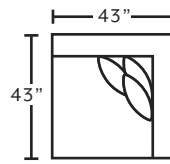

MARRIED FABRICS

Cover: 3510-05 Hannigan Fog
 Front Pillow: 3511-05 Barton Chinchilla
 Back Pillow: 3512-03 Sherlock Ash

AVAILABLE PIECES

80859
LAF Loveseat

80860
RAF Loveseat

80803
Armless Chair

80804
Seating Wedge