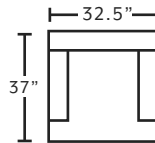

80885
LAF Chaise

80886
RAF Chaise

SUGGESTED ACCENT PIECES

534 Hi-Leg Recliner
 32.5\"/>

75018 Square Ottoman
 39.5\"/>

534
Hi-Leg Recliner
 *only available in 3022-48

75018
Square Ottoman
 w/ Button Tufts
 *available in 3510-05 and 3511-05