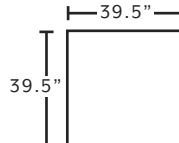

80885
LAF Chaise

80886
RAF Chaise

SUGGESTED ACCENT PIECES

534 Hi-Leg Recliner
 32.5\"/>

75018 Square Ottoman
 39.5\"/>

534
Hi-Leg Recliner
 *only available in 3022-48

75018
Square Ottoman
 w/ Button Tufts
 *available in 3510-05 and 3511-05