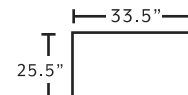

91218
Ottoman