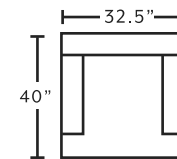

2170
Accent Chair
*only available in 3037-15