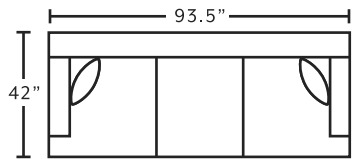

912 TULA collection

Designed for comfortable, sophisticated living, the 912 Tula collection features brass nailhead trim, a roll arm style and accenting welts. Throw pillows and accent pieces in a Kilim pattern add rich detail and texture to this collection.

FEATURES

- Renevarré Genuine Italian Leather on all seating areas
- 100% WOW gel-blended foam
- Solid wooden legs
- Throw pillows included
- Top grain leather with PU trim | CC: V
- Made in the USA of domestic and imported materials

MARRIED FABRICS

Cover: LM 69-15 Florence Almond
Accent Pillow: 3037-15 T11709 Pecan

AVAILABLE PIECES

91240
Sofa

SUGGESTED ACCENT PIECES

2170 Accent Chair 32.5"W x 40"D x 37.5"H
2175 Matching Ottoman for Accent Chair 27"W x 23"D x 17.5"H

FRANKlin
See more at franklincorp.com