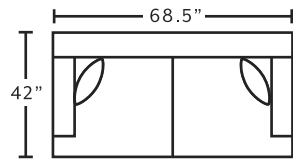

91220
Loveseat