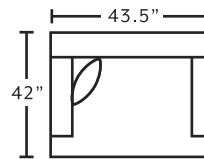

91288
Chair