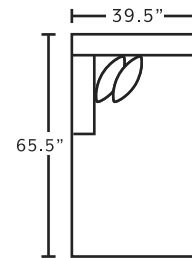

80885
LAF Chaise

80886
RAF Chaise

SUGGESTED ACCENT PIECES

534 Hi-Leg Recliner
 32.5\"W x 37\"D x 49.5\"H

75018 Square Ottoman
 39.5\"W x 39.5\"D x 17\"H

534
Hi-Leg Recliner
**only available in 3788-05*

75018
Square Ottoman
 w/ Button Tufts
**available in 3788-05*