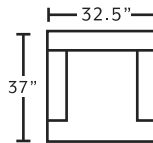

80885
LAF Chaise

80886
RAF Chaise

SUGGESTED ACCENT PIECES

534 Hi-Leg Recliner
 32.5\"W x 37\"D x 49.5\"H

75018 Square Ottoman
 39.5\"W x 39.5\"D x 17\"H

534
Hi-Leg Recliner
**only available in 3788-05*

75018
Square Ottoman
 w/ Button Tufts
**available in 3788-05*