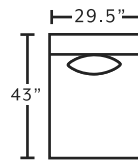

80803
Armless Chair