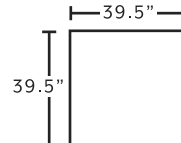

80885
LAF Chaise

80886
RAF Chaise

SUGGESTED ACCENT PIECES

534 Hi-Leg Recliner
 32.5\"W x 37\"D x 49.5\"H

75018 Square Ottoman
 39.5\"W x 39.5\"D x 17\"H

534
Hi-Leg Recliner
**only available in 3788-05*

75018
Square Ottoman
 w/ Button Tufts
**available in 3788-05*