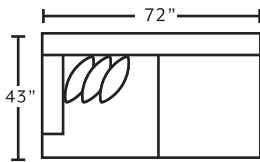

80859
LAF Loveseat