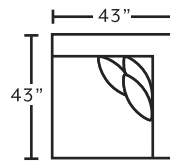

MARRIED FABRICS

Cover: 3741-06 Brentwood Ash
 Front Pillow: 3788-05 Take Five Bumblebee
 Back Pillow: 1740-04 Quilt #8

AVAILABLE PIECES

80859
LAF Loveseat

80860
RAF Loveseat

80803
Armless Chair

80804
Seating Wedge

80885
LAF Chaise

80886
RAF Chaise

SUGGESTED ACCENT PIECES

534 Hi-Leg Recliner
 32.5\"W x 37\"D x 49.5\"H

75018 Square Ottoman
 39.5\"W x 39.5\"D x 17\"H

534
Hi-Leg Recliner
**only available in 3788-05*

75018
Square Ottoman
 w/ Button Tufts
**available in 3788-05*