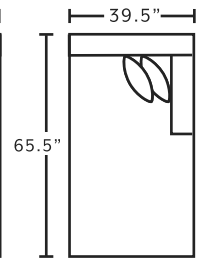

MARRIED FABRICS

Cover: 3741-06 Brentwood Ash
 Front Pillow: 3788-05 Take Five Bumblebee
 Back Pillow: 1740-04 Quilt #8

AVAILABLE PIECES

80859
LAF Loveseat

80860
RAF Loveseat

80803
Armless Chair

80804
Seating Wedge

80885
LAF Chaise

80886
RAF Chaise

SUGGESTED ACCENT PIECES

534 Hi-Leg Recliner
 32.5\"W x 37\"D x 49.5\"H

75018 Square Ottoman
 39.5\"W x 39.5\"D x 17\"H

534
Hi-Leg Recliner
**only available in 3788-05*

75018
Square Ottoman
 w/ Button Tufts
**available in 3788-05*