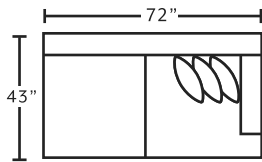

80860
RAF Loveseat