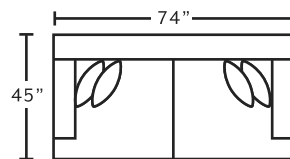

Cover: 1916-18 Chief Hazelnut
 Front Pillow: 3000-45 Villa Nueva Classic
 Back Pillow: 3029-43 Margate Navy

AVAILABLE PIECES

95740
Sofa

95720
Loveseat

95788
Chair

95718
Ottoman

78318
Square Ottoman

*only available in 3029-43