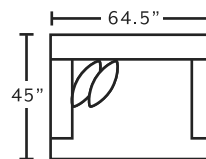

Cover: 1916-18 Chief Hazelnut
 Front Pillow: 3000-45 Villa Nueva Classic
 Back Pillow: 3029-43 Margate Navy

AVAILABLE PIECES

95740
Sofa

95720
Loveseat

95788
Chair

95718
Ottoman

78318
Square Ottoman

*only available in 3029-43