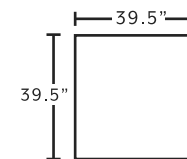

Cover: 1916-18 Chief Hazelnut
 Front Pillow: 3000-45 Villa Nueva Classic
 Back Pillow: 3029-43 Margate Navy

AVAILABLE PIECES

95740
Sofa

95720
Loveseat

95788
Chair

95718
Ottoman

78318
Square Ottoman

*only available in 3029-43