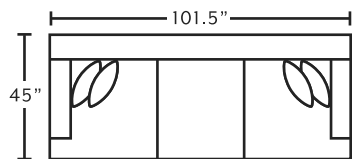

Cover: 1916-18 Chief Hazelnut
 Front Pillow: 3000-45 Villa Nueva Classic
 Back Pillow: 3029-43 Margate Navy

AVAILABLE PIECES

95740
Sofa

95720
Loveseat

95788
Chair

95718
Ottoman

78318
Square Ottoman

*only available in 3029-43