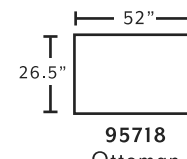

Cover: 1916-18 Chief Hazelnut
 Front Pillow: 3000-45 Villa Nueva Classic
 Back Pillow: 3029-43 Margate Navy

AVAILABLE PIECES

95740
Sofa

95720
Loveseat

95788
Chair

95718
Ottoman

78318
Square Ottoman

*only available in 3029-43