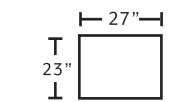

2175
Matching Ottoman for
2170 Accent Chair

*only available in 3000-45