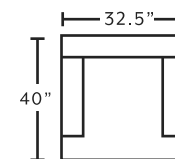

Cover: 1916-18 Chief Hazelnut
 Front Pillow: 3000-45 Villa Nueva Classic
 Back Pillow: 3029-43 Margate Navy

AVAILABLE PIECES

95740
Sofa

95720
Loveseat

95788
Chair

95718
Ottoman

78318
Square Ottoman

*only available in 3029-43