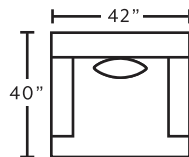

90688

Chair