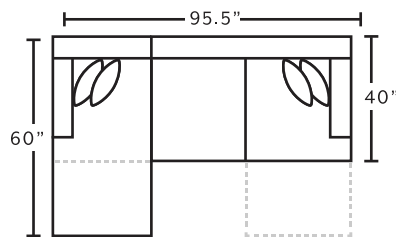

90626

Sofa with Reversible Chaise

90688

Chair

90618

Ottoman

2184

Swivel Glider Accent Chair

*only available in 1011-45