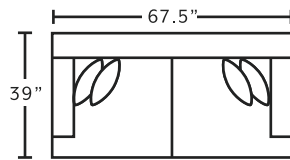

88620
Loveseat