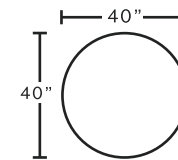

77918
Round Ottoman
*available in 3019-48