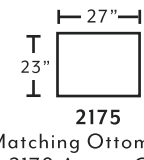

2170
Accent Chair
*available in 1008-47

2175
Matching Ottoman for
2170 Accent Chair
*available in 1008-47

SUGGESTED ACCENT PIECES

2170 Accent Chair 32.5"W x 40"D x 37.5"H
2175 Matching Ottoman for Accent Chair 27"W x 23"D x 17.5"H
77918 Round Ottoman 40"W x 40"D x 18"H