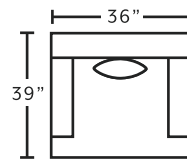

88688
Chair