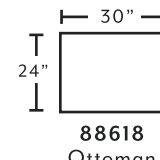

88618
Ottoman