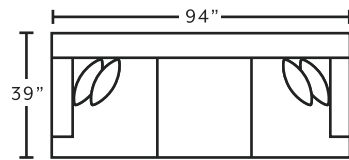

886 KAIA collection

The 886 Kaia sofa group is the perfect fit in any transitional space. Featuring plump cushions, pleated arms, two-tone wooden legs and a soft, woven upholstery - it is as comfortable as it is stylish.

FEATURES

- Reversible seat and back cushions
- 100% WOW gel-blended foam
- Tapered, solid wooden legs
- Throw pillows included
- 100% Polyester | CC: S
- Made in the USA of imported and domestic materials

MARRIED FABRICS

Cover: 3017-28 Lillie Linen
Front Pillow: 1008-47 Banyu Haze
Back Pillow: 3019-48 Kaia Thistle

AVAILABLE PIECES

88640
Sofa

SUGGESTED ACCENT PIECES

2170 Accent Chair 32.5"W x 40"D x 37.5"H
2175 Matching Ottoman for Accent Chair 27"W x 23"D x 17.5"H
77918 Round Ottoman 40"W x 40"D x 18"H

FRANKlin
See more at franklincorp.com