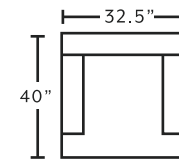

2170
Accent Chair
*available in 1008-47

2175
Matching Ottoman for
2170 Accent Chair
*available in 1008-47

SUGGESTED ACCENT PIECES

2170 Accent Chair 32.5"W x 40"D x 37.5"H
2175 Matching Ottoman for Accent Chair 27"W x 23"D x 17.5"H
77918 Round Ottoman 40"W x 40"D x 18"H