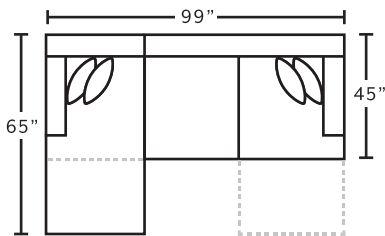

96026
Sofa w/ Reversible Chaise