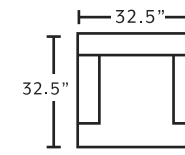

2183
Swivel Accent Chair
*only available in 3967-45