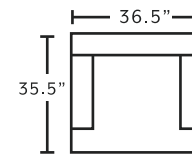

2176
Accent Chair
*only available in 3967-45