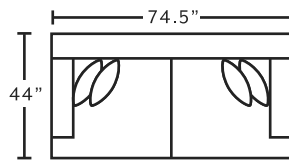

95320
Loveseat