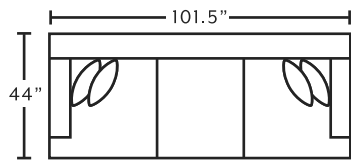

953 JUNO collection

The Juno collection features a transitional style in Crosby Denim, a medium gray polyester fabric with accented throw pillows. This collection features coordinating accent pieces in Protege Slate.

FEATURES

- 100% WOW gel-blended foam
- Reversible seat and back cushions
- Solid wooden legs
- Throw pillows included
- 100% Polyester / CC: WS
- Made in the USA of domestic and imported materials

MARRIED FABRICS

Cover: 3932-46 Crosby Denim
Front Pillow: 3935-47 Protege Slate
Back Pillow: 1906-01 R Lift Black

AVAILABLE PIECES

95340
Sofa

*only available in 3935-47

*only available in 3935-47

SUGGESTED ACCENT PIECES

2183 Swivel Accent Chair 32.5"W x 39"D x 36"H
75018 Square Ottoman 39.5"W x 39.5"D x 17"H