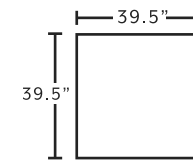

Cover: 3932-46 Crosby Denim
 Front Pillow: 3935-47 Protege Slate
 Back Pillow: 1906-01 R Lift Black

AVAILABLE PIECES

95340
Sofa

95320
Loveseat

95388
Chair

95318
Ottoman

75018
Square Ottoman

**only available in 3935-47*

2183
Swivel Accent Chair

**only available in 3935-47*

SUGGESTED ACCENT PIECES

2183 Swivel Accent Chair 32.5"W x 39"D x 36"H
75018 Square Ottoman 39.5"W x 39.5"D x 17"H