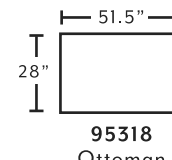

Cover: 3932-46 Crosby Denim
 Front Pillow: 3935-47 Protege Slate
 Back Pillow: 1906-01 R Lift Black

AVAILABLE PIECES

95340
Sofa

95320
Loveseat

95388
Chair

95318
Ottoman

75018
Square Ottoman

**only available in 3935-47*

2183
Swivel Accent Chair

**only available in 3935-47*

SUGGESTED ACCENT PIECES

2183 Swivel Accent Chair 32.5"W x 39"D x 36"H
75018 Square Ottoman 39.5"W x 39.5"D x 17"H