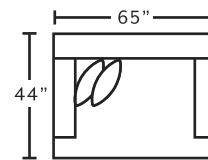

Cover: 3932-46 Crosby Denim
 Front Pillow: 3935-47 Protege Slate
 Back Pillow: 1906-01 R Lift Black

AVAILABLE PIECES

95340
Sofa

95320
Loveseat

95388
Chair

95318
Ottoman

75018
Square Ottoman

**only available in 3935-47*

2183
Swivel Accent Chair

**only available in 3935-47*

SUGGESTED ACCENT PIECES

2183 Swivel Accent Chair 32.5"W x 39"D x 36"H
75018 Square Ottoman 39.5"W x 39.5"D x 17"H