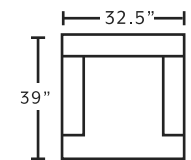

Cover: 3932-46 Crosby Denim
 Front Pillow: 3935-47 Protege Slate
 Back Pillow: 1906-01 R Lift Black

AVAILABLE PIECES

95340
Sofa

95320
Loveseat

95388
Chair

95318
Ottoman

75018
Square Ottoman

**only available in 3935-47*

2183
Swivel Accent Chair

**only available in 3935-47*

SUGGESTED ACCENT PIECES

2183 Swivel Accent Chair 32.5"W x 39"D x 36"H
75018 Square Ottoman 39.5"W x 39.5"D x 17"H