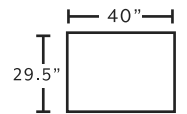

99318
Matching Ottoman for
Chair and a Half

SUGGESTED ACCENT PIECES

2184 Swivel Glider Accent Chair
 32.5"W x 37.5"D x 37"H

78318 Square Ottoman
 39.5"W x 39.5"D x 17"H

78318
Square Ottoman
*only available in 3906-05