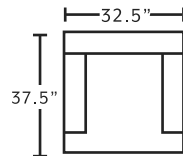

99318
Matching Ottoman for
Chair and a Half

SUGGESTED ACCENT PIECES

2184 Swivel Glider Accent Chair
 32.5"W x 37.5"D x 37"H

78318 Square Ottoman
 39.5"W x 39.5"D x 17"H

78318
Square Ottoman
*only available in 3906-05