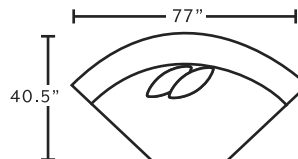

99399
Seating Wedge