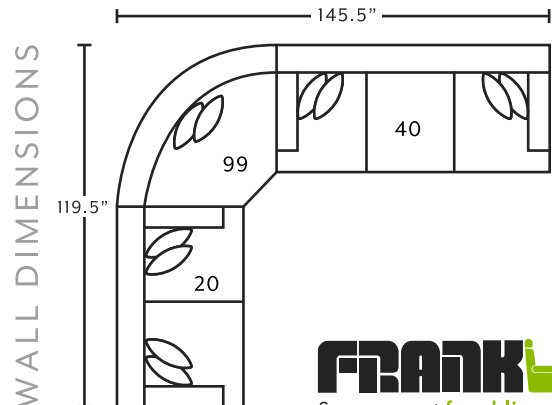

FRANKlin
See more at franklincorp.com