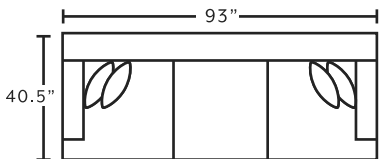

993 DARBY collection

The 993 Darby collection features a modern farmhouse aesthetic upholstered in Chief Charcoal, with plaid accenting throw pillows in shades of gray.

FEATURES

- Reversible seat and back cushions
- 100% WOW gel-blended foam
- Solid wooden legs
- Throw pillows included
- 100% Polyester | CC: W
- Made in the USA of domestic and imported materials

MARRIED FABRICS

Cover: 1916-05 Chief Charcoal
Front Pillow: 3906-05 Sterlington Smoke
Back Pillow: 3972-08 Dunleith Flannel

AVAILABLE PIECES

99340
Sofa

SUGGESTED ACCENT PIECES

2184 Swivel Glider Accent Chair
32.5"W x 37.5"D x 37"H

78318 Square Ottoman
39.5"W x 39.5"D x 17"H

ENJOY AS A SOFA COLLECTION *OR* ADD A WEDGE FOR A SECTIONAL!

FRANKlin
See more at franklincorp.com