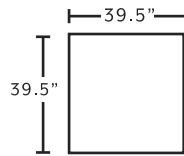

99318
Matching Ottoman for
Chair and a Half

SUGGESTED ACCENT PIECES

2184 Swivel Glider Accent Chair
 32.5"W x 37.5"D x 37"H

78318 Square Ottoman
 39.5"W x 39.5"D x 17"H

78318
Square Ottoman
*only available in 3906-05