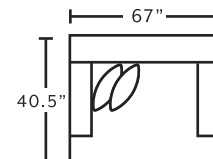

99388
Chair and a Half