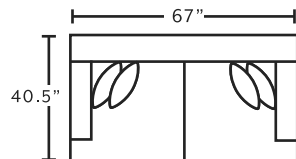

99320
Loveseat