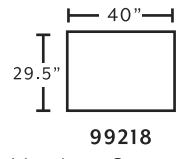

99218
Matching Ottoman for
Chair and a Half

SUGGESTED ACCENT PIECES

534 Hi-Leg Recliner
32.5"W x 37"D x 49.5"H

75018 Square Ottoman
39.5"W x 39.5"D x 17"H

534
Swivel Glider Accent Chair
**only available in 3915-27*