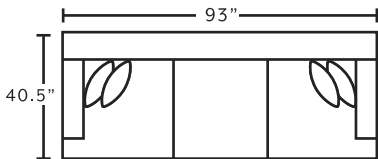

992 CAMBRIA collection

The Cambria collection features a modern farmhouse aesthetic, upholstered in Torelli Moss, a medium beige polyester blend fabric.

FEATURES

- Reversible seat and back cushions
- 100% WOW gel-blended foam
- Solid wooden legs
- Throw pillows included
- 97% Polyester, 3% Acrylic | CC: S
- Made in the USA of domestic and imported materials

WOW SEATING!!!

MARRIED FABRICS

Cover: 3927-25 Torelli Moss
Front Pillow: 3915-27 Embry Natural
Back Pillow: 3844-05 Idris Stone

AVAILABLE PIECES

99240
Sofa

SUGGESTED ACCENT PIECES

534 Hi-Leg Recliner
32.5"W x 37"D x 49.5"H

75018 Square Ottoman
39.5"W x 39.5"D x 17"H

ENJOY AS A SOFA COLLECTION *OR* ADD A WEDGE FOR A SECTIONAL!

FRANKlin
See more at franklincorp.com