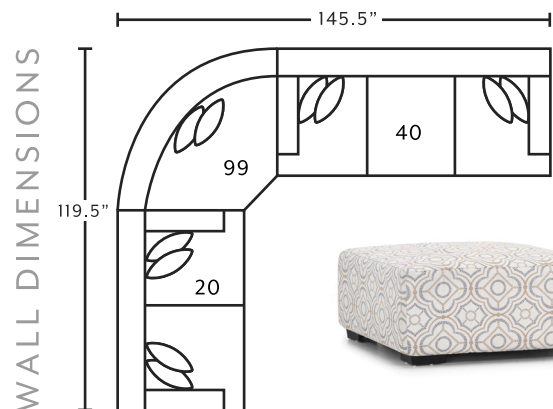

FRANKlin
See more at franklincorp.com