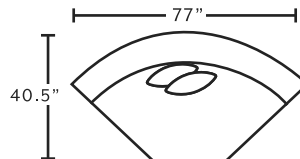

99299
Seating Wedge