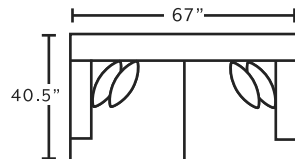

99220
Loveseat