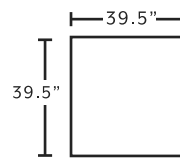

99218
Matching Ottoman for
Chair and a Half

SUGGESTED ACCENT PIECES

534 Hi-Leg Recliner
32.5"W x 37"D x 49.5"H

75018 Square Ottoman
39.5"W x 39.5"D x 17"H

534
Swivel Glider Accent Chair
**only available in 3915-27*