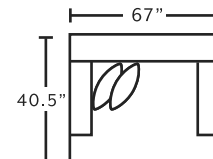

99288
Chair and a Half