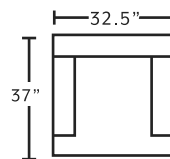

99218
Matching Ottoman for
Chair and a Half

SUGGESTED ACCENT PIECES

534 Hi-Leg Recliner
32.5"W x 37"D x 49.5"H

75018 Square Ottoman
39.5"W x 39.5"D x 17"H

534
Swivel Glider Accent Chair
**only available in 3915-27*