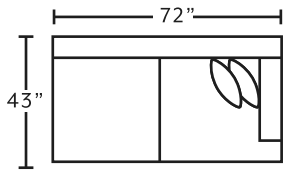

75018
Square Ottoman
w/ Button Tufts
**only available in 3947-05*

90360
RAF Loveseat

90304
Seating Wedge

90375
Console w/ Wireless
Charging, USB,
Cupholders & Storage

POPULAR CONFIGURATIONS