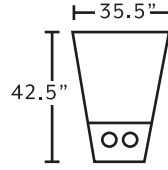

75018
Square Ottoman
w/ Button Tufts
**only available in 3947-05*

90360
RAF Loveseat

90304
Seating Wedge

90375
Console w/ Wireless
Charging, USB,
Cupholders & Storage

POPULAR CONFIGURATIONS