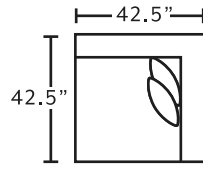

75018
Square Ottoman
w/ Button Tufts
**only available in 3947-05*

90360
RAF Loveseat

90304
Seating Wedge

90375
Console w/ Wireless
Charging, USB,
Cupholders & Storage

POPULAR CONFIGURATIONS