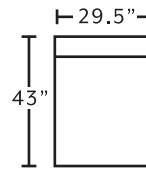

90303
Armless Chair