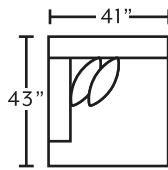

90301
LAF Chair