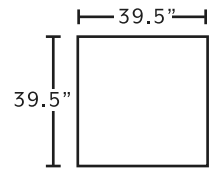

75018
Square Ottoman
w/ Button Tufts
**only available in 3947-05*

90360
RAF Loveseat

90304
Seating Wedge

90375
Console w/ Wireless
Charging, USB,
Cupholders & Storage

POPULAR CONFIGURATIONS