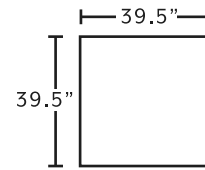

71318
Square Leather Ottoman
*only available in LM 90-06