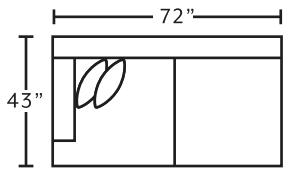

90359
LAF Loveseat