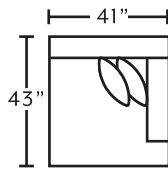

90302
RAF Chair