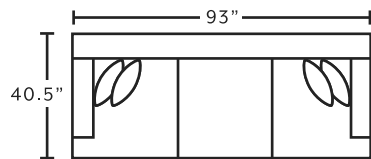

892 PARADIGM collection

The 892 Paradigm collection is the perfect combination of classic design and casual upholstery. It offers reversible seat and back cushions for enhanced comfort and durability.

FEATURES

- Reversible seat and back cushions
- 100% WOW gel-blended foam
- Tapered, solid wooden legs
- Throw pillows included
- 79% Polyester, 21% Rayon | CC: W
- Made in the USA of domestic and imported materials

**WOW
SEATING!!!**

MARRIED FABRICS

Cover: 3521-05 Paradigm Quartz
Front Pillow: 3522-46 CeCe Fog
Back Pillow: 3523-45 Phenomena Jade

AVAILABLE PIECES

89240
Sofa

SUGGESTED ACCENT PIECES

534 Hi-Leg Recliner 32.5"W x 37.5"D x 49.5"H
71418 Square Ottoman 39.5"W x 39.5"D x 17"H
75018 Square Ottoman 39.5"W x 39.5"D x 17"H

FRANKlin
See more at franklincorp.com