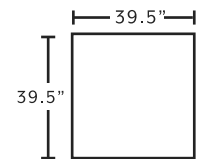

534
Hi-Leg Recliner
**only available in 3522-46*

71418
Square Ottoman
**only available in 3523-45*

75018
Square Ottoman
**only available in 3523-45*

SUGGESTED ACCENT PIECES

534 Hi-Leg Recliner 32.5"W x 37.5"D x 49.5"H
71418 Square Ottoman 39.5"W x 39.5"D x 17"H
75018 Square Ottoman 39.5"W x 39.5"D x 17"H