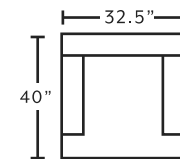

534
Hi-Leg Recliner
**only available in 3522-46*

71418
Square Ottoman
**only available in 3523-45*

75018
Square Ottoman
**only available in 3523-45*

SUGGESTED ACCENT PIECES

534 Hi-Leg Recliner 32.5"W x 37.5"D x 49.5"H
71418 Square Ottoman 39.5"W x 39.5"D x 17"H
75018 Square Ottoman 39.5"W x 39.5"D x 17"H