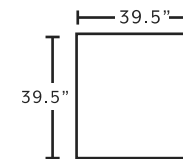

534
Hi-Leg Recliner
**only available in 3522-46*

71418
Square Ottoman
**only available in 3523-45*

75018
Square Ottoman
**only available in 3523-45*

SUGGESTED ACCENT PIECES

534 Hi-Leg Recliner 32.5"W x 37.5"D x 49.5"H
71418 Square Ottoman 39.5"W x 39.5"D x 17"H
75018 Square Ottoman 39.5"W x 39.5"D x 17"H