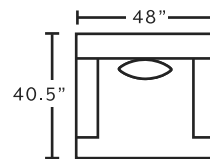

89288
Chair