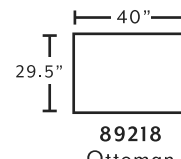

89218
Ottoman