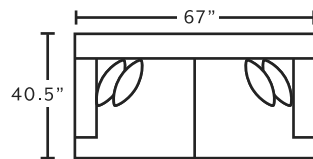

89220
Loveseat