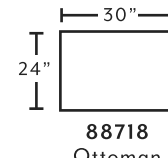

**WOW
SEATING!!!**

MARRIED FABRICS

Cover: 3521-27 Paradigm Mineral
Accent: 3640-53 Brianne Marmalade

AVAILABLE PIECES

88740
Sofa

88720
Loveseat

88788
Chair

88718
Ottoman