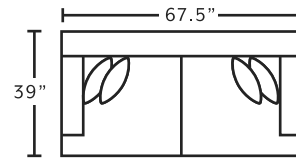

**WOW
SEATING!!!**

MARRIED FABRICS

Cover: 3521-27 Paradigm Mineral
Accent: 3640-53 Brianne Marmalade

AVAILABLE PIECES

88740
Sofa

88720
Loveseat

88788
Chair

88718
Ottoman