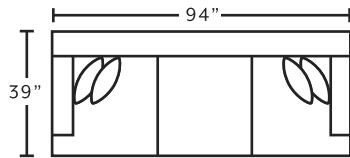

887 BRIANNA collection

The 887 Brianna collection is the perfect combination of classic design and casual upholstery. It offers reversible seat and back cushions for enhanced comfort and durability.

FEATURES

- Reversible seat and back cushions
- 100% WOW gel-blended foam
- Tapered, solid wooden legs
- Throw pillows included
- 79% Polyester, 21% Rayon | CC: W
- Made in the USA of domestic and imported materials

**WOW
SEATING!!!**

MARRIED FABRICS

Cover: 3521-27 Paradigm Mineral
Accent: 3640-53 Brianne Marmalade

AVAILABLE PIECES

88740
Sofa

FRANKlin
See more at franklincorp.com