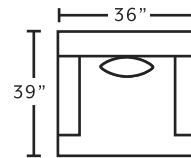

**WOW
SEATING!!!**

MARRIED FABRICS

Cover: 3521-27 Paradigm Mineral
Accent: 3640-53 Brianne Marmalade

AVAILABLE PIECES

88740
Sofa

88720
Loveseat

88788
Chair

88718
Ottoman