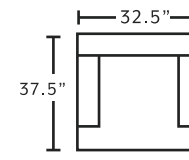

2174
Accent Chair

*only available in 3610-05