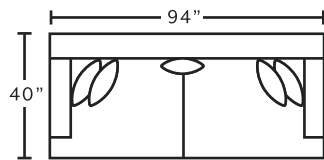

864 MONTY collection

The perfect spot to curl up with a cup of coffee or kick back with friends during a movie marathon, the Monty collection is sure to be the perfect addition for your space. Removable cushions make clean up (and looking for that lost remote) easy and quick, while recessed arms and nailhead trim add a classic touch.

FEATURES

- 100% WOW gel-blended foam
- Reversible seat and back cushions
- Solid wooden legs
- Throw pillows included
- 100% Polyester | CC: W
- Made in the USA of domestic and imported materials

MARRIED FABRICS

Cover: 3613-28 Montgomery Linen
Front Pillow: 3610-05 Landers Gray
Back Pillow: 3512-03 Sherlock Ash

AVAILABLE PIECES

86440
Sofa

*only available in 3610-05

*only available in 3512-03

SUGGESTED ACCENT PIECES

2174 Accent Chair 32.5"W x 37.5"D x 36.5"H
71818 Square Ottoman w/ Nails 39.5"W x 39.5"D x 17"H

FRANKLIN
See more at franklincorp.com