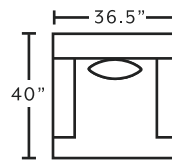

86488
Chair