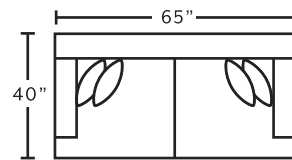

86420
Loveseat