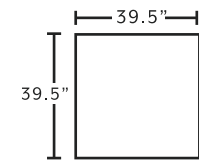

71818
Square Ottoman w/ Nails

*only available in 3512-03