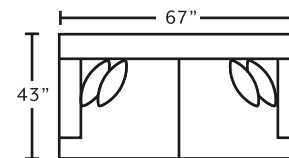

MARRIED FABRICS

Cover: 3514-08 Oslo Linen
 Front Pillow: 3515-05 M9825 Birch
 Back Pillow: 3514-08 Oslo Linen

AVAILABLE PIECES

80840
Sofa

80820
Loveseat

80888
Chair

80818
Ottoman