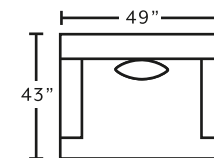

MARRIED FABRICS

Cover: 3514-08 Oslo Linen
 Front Pillow: 3515-05 M9825 Birch
 Back Pillow: 3514-08 Oslo Linen

AVAILABLE PIECES

80840
Sofa

80820
Loveseat

80888
Chair

80818
Ottoman