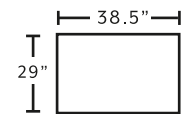

MARRIED FABRICS

Cover: 3514-08 Oslo Linen
 Front Pillow: 3515-05 M9825 Birch
 Back Pillow: 3514-08 Oslo Linen

AVAILABLE PIECES

80840
Sofa

80820
Loveseat

80888
Chair

80818
Ottoman