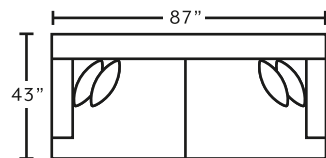

MARRIED FABRICS

Cover: 3514-08 Oslo Linen
 Front Pillow: 3515-05 M9825 Birch
 Back Pillow: 3514-08 Oslo Linen

AVAILABLE PIECES

80840
Sofa

80820
Loveseat

80888
Chair

80818
Ottoman