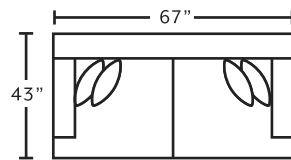

80820
Loveseat