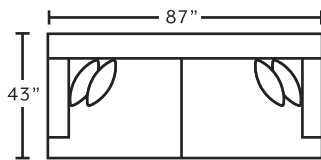

808 JOURNEY collection

This large-scale contemporary sofa group is perfect for rounding out your seating area. 100% gel-blended foam and chamber-cut seating give the Journey a soft, sink-into feel. Your new favorite place to enjoy an afternoon nap or catch up on your favorite shows.

FEATURES

- 100% WOW gel-blended foam
- Reversible seat and back cushions
- Solid wooden legs
- Throw pillows included
- 100% Polyester / CC: S
- Made in the USA of domestic and imported materials

WOW SEATING!!!

MARRIED FABRICS

Cover: 3637-04 Merrville Graphite
Front Pillow: 3638-04 Parga Smoke
Back Pillow: 3637-04 Merrville Graphite

AVAILABLE PIECES

80840
Sofa

SUGGESTED ACCENT PIECES

534 Hi-Leg Recliner 32.5"W x 37"D x 49.5"H
75018 Square Ottoman 39.5"W x 39.5"D x 17"H

FRANKlin
See more at franklincorp.com