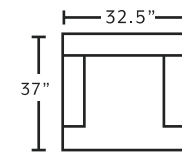

534
Hi-Leg Recliner
*only available in 3638-04

SUGGESTED ACCENT PIECES

534 Hi-Leg Recliner 32.5"W x 37"D x 49.5"H
75018 Square Ottoman 39.5"W x 39.5"D x 17"H

FRANKlin
 See more at franklincorp.com