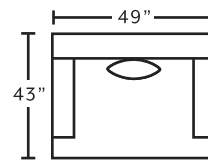

80888
Chair