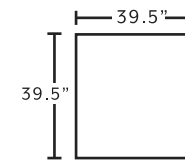

75018
Square Ottoman
*only available in 3638-04