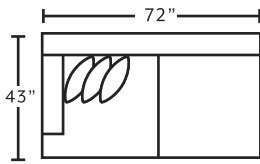

80859
LAF Loveseat