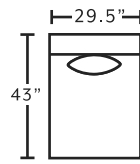

80803
Armless Chair