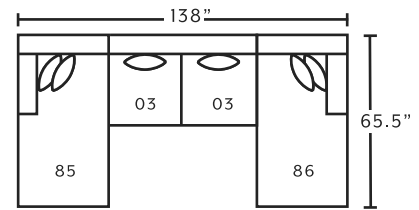

FRANKLIN
See more at franklincorp.com