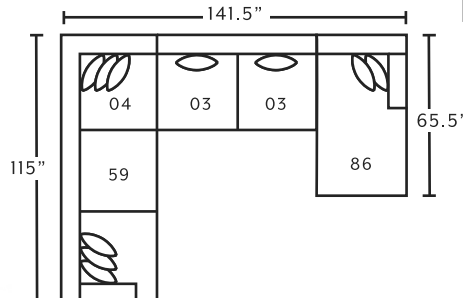

FRANKLIN
See more at franklincorp.com