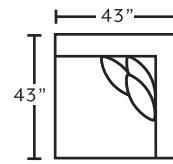

## AVAILABLE PIECES

**80859**  
LAF Loveseat

**80860**  
RAF Loveseat

**80803**  
Armless Chair

**80804**  
Seating Wedge

**80885**  
LAF Chaise

**80886**  
RAF Chaise

## SUGGESTED ACCENT PIECES

**534** Hi-Leg Recliner  
32.5"W x 37"D x 49.5"H

**75018** Square Ottoman  
39.5"W x 39.5"D x 17"H

**534**  
Hi-Leg Recliner  
*\*only available in 3638-04*

**75018**  
Square Ottoman  
w/ Button Tufts  
*\*only available in 3638-04*