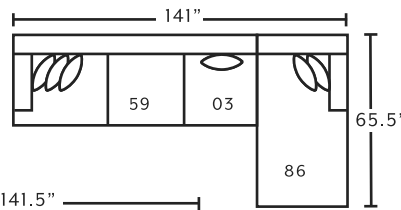

FRANKLIN
See more at franklincorp.com