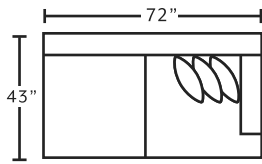

80860
RAF Loveseat