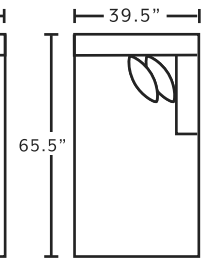

## AVAILABLE PIECES

**80859**  
LAF Loveseat

**80860**  
RAF Loveseat

**80803**  
Armless Chair

**80804**  
Seating Wedge

**80885**  
LAF Chaise

**80886**  
RAF Chaise

## SUGGESTED ACCENT PIECES

**534** Hi-Leg Recliner  
32.5"W x 37"D x 49.5"H

**75018** Square Ottoman  
39.5"W x 39.5"D x 17"H

**534**  
Hi-Leg Recliner  
*\*only available in 3638-04*

**75018**  
Square Ottoman  
w/ Button Tufts  
*\*only available in 3638-04*