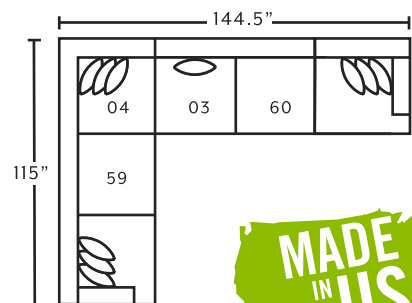

FRANKLIN
See more at franklincorp.com