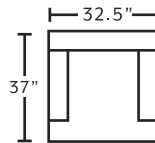

## AVAILABLE PIECES

**80859**  
LAF Loveseat

**80860**  
RAF Loveseat

**80803**  
Armless Chair

**80804**  
Seating Wedge

**80885**  
LAF Chaise

**80886**  
RAF Chaise

## SUGGESTED ACCENT PIECES

**534** Hi-Leg Recliner  
32.5"W x 37"D x 49.5"H

**75018** Square Ottoman  
39.5"W x 39.5"D x 17"H

**534**  
Hi-Leg Recliner  
*\*only available in 3638-04*

**75018**  
Square Ottoman  
w/ Button Tufts  
*\*only available in 3638-04*