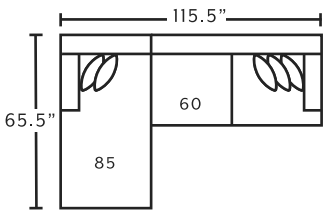

FRANKLIN
See more at franklincorp.com