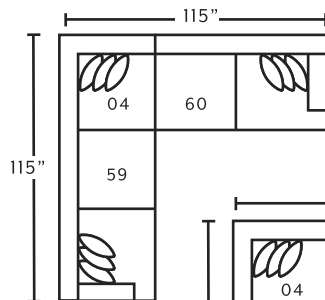

FRANKLIN
See more at franklincorp.com