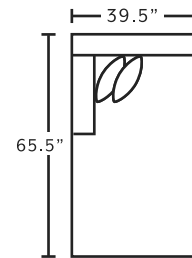

## AVAILABLE PIECES

**80859**  
LAF Loveseat

**80860**  
RAF Loveseat

**80803**  
Armless Chair

**80804**  
Seating Wedge

**80885**  
LAF Chaise

**80886**  
RAF Chaise

## SUGGESTED ACCENT PIECES

**534** Hi-Leg Recliner  
32.5"W x 37"D x 49.5"H

**75018** Square Ottoman  
39.5"W x 39.5"D x 17"H

**534**  
Hi-Leg Recliner  
*\*only available in 3638-04*

**75018**  
Square Ottoman  
w/ Button Tufts  
*\*only available in 3638-04*