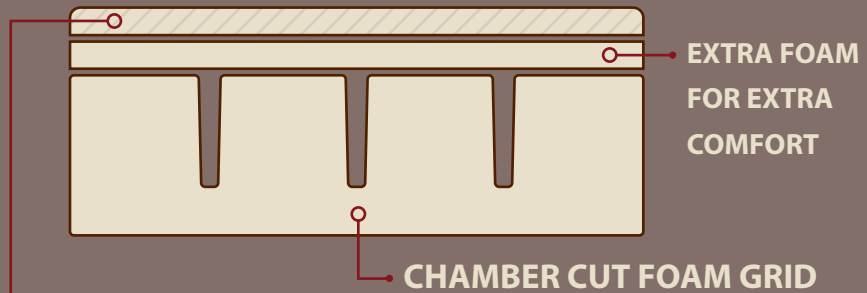

COMFORT GRID

THE NEXT GENERATION IN SEATING TECHNOLOGY

MEMORY FOAM

- SOOTHES AND RELIEVES PRESSURE
- ORTHOPEDIC SUPPORT
- SCULPTS AND CONTOURS TO YOUR BODY
- EVENLY DISTRIBUTES YOUR BODY WEIGHT

FRANKLIN
CORPORATION™

COMFORT GRID

EXCLUSIVE TO FRANKLIN

CHAMBER CUT FOAM GRID

- PROVIDES THE ULTIMATE IN DEEP SEATING COMFORT BY EQUALIZING PRESSURE POINTS
- EACH CHAMBER FLOATS AND MOLDS ITSELF TO THE CONTOUR OF YOUR BODY'S POSTURE
- ALLOWS THE SEAT CUSHION TO BREATHE AND PIVOT, OFFERING DYNAMIC REBOUND