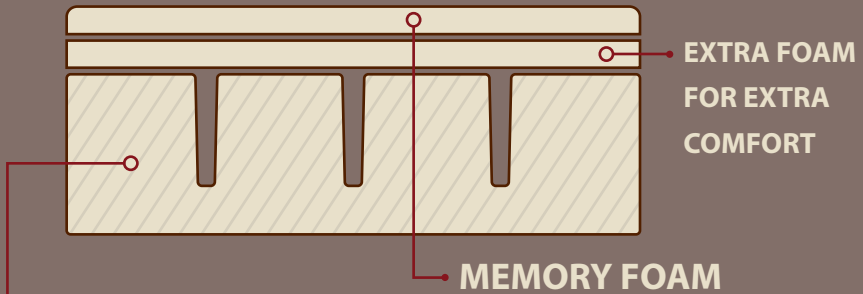

COMFORT GRID

THE NEXT GENERATION IN SEATING TECHNOLOGY

MEMORY FOAM

- SOOTHES AND RELIEVES PRESSURE
- ORTHOPEDIC SUPPORT
- SCULPTS AND CONTOURS TO YOUR BODY
- EVENLY DISTRIBUTES YOUR BODY WEIGHT

FRANKLIN
CORPORATION™

COMFORT GRID

EXCLUSIVE TO FRANKLIN

CHAMBER CUT FOAM GRID

- PROVIDES THE ULTIMATE IN DEEP SEATING COMFORT BY EQUALIZING PRESSURE POINTS
- EACH CHAMBER FLOATS AND MOLDS ITSELF TO THE CONTOUR OF YOUR BODY'S POSTURE
- ALLOWS THE SEAT CUSHION TO BREATHE AND PIVOT, OFFERING DYNAMIC REBOUND